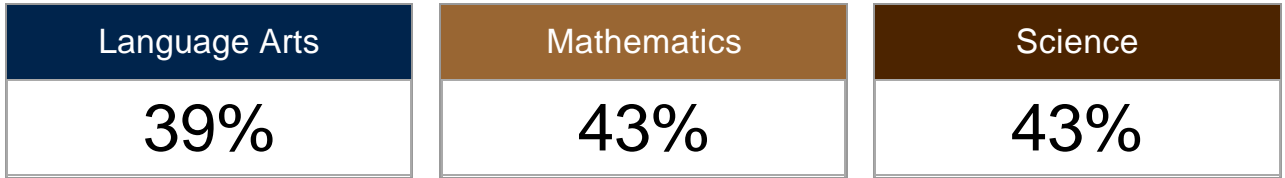

School Year
2015/2016

District
TINTIC DISTRICT

School
EUREKA SCHOOL

Grades
All

SAGE Results for EUREKA SCHOOL

SAGE Results for EUREKA SCHOOL by Demographic Group

Demographic Categories	Language Arts % Prof	Mathematics % Prof	Science % Prof
All Students	38.9%	42.6%	42.9%
Caucasian	39.2%	43.1%	42.5%
Hispanic	N<10	N<10	N<10
Multiple Races	N<10	N<10	N<10
Female	50%-59%	40%-49%	30%-39%
Male	20%-29%	40%-49%	40%-49%
Economically Disadvantaged	20%-29%	30%-39%	30%-39%
Students with Disabilities	N<10	N<10	N<10
Mobile	N<10	N<10	N<10