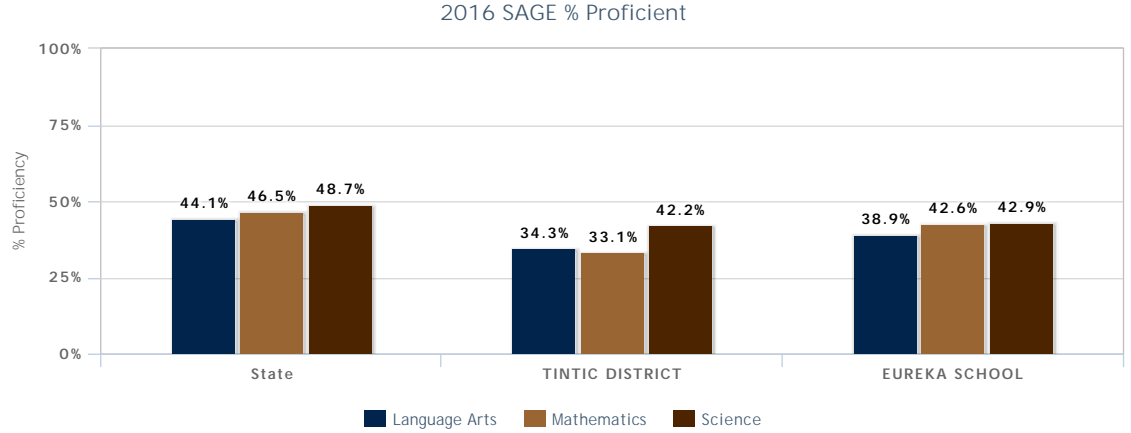

School Year
2015/2016

District
TINTIC DISTRICT

School
EUREKA SCHOOL

Grades
All

SAGE Results for EUREKA SCHOOL

SAGE Results for EUREKA SCHOOL by Demographic Group

Demographic Categories	Language Arts % Prof	Mathematics % Prof	Science % Prof
All Students	38.9%	42.6%	42.9%
Caucasian	39.2%	43.1%	42.5%
Hispanic	N<10	N<10	N<10
Multiple Races	N<10	N<10	N<10
Female	50%-59%	40%-49%	30%-39%
Male	20%-29%	40%-49%	40%-49%
Economically Disadvantaged	20%-29%	30%-39%	30%-39%
Students with Disabilities	N<10	N<10	N<10
Mobile	N<10	N<10	N<10