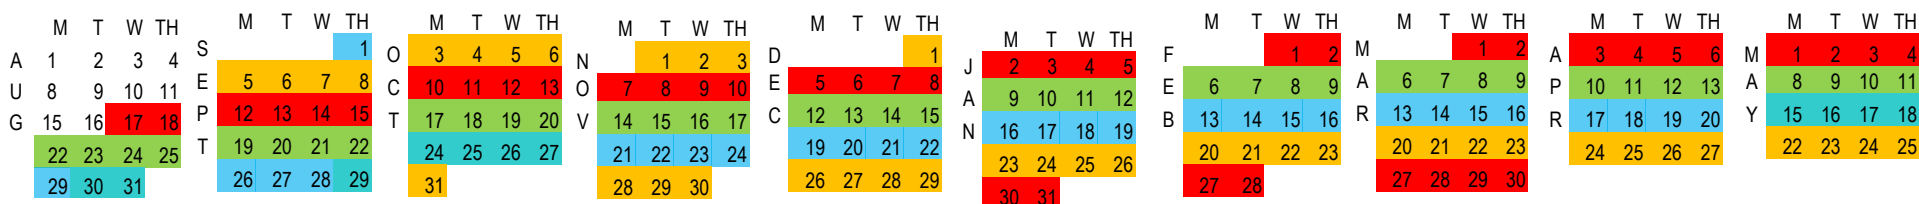

Tintic School District Menu 2022-2023

	Monday	Tuesday	Wednesday	Thursday
Breakfast	Cold Cereal	Cheese Omelet	French Toast Sticks	PB&J Sandwich
Lunch	Orange Chicken & Rice Bowl	Cheeseburgers	Hot Ham & Cheese Sandwich	Pepperoni Pizza Sticks
Breakfast	Cold Cereal	PanCakes	Breakfast Pizza	PB&J Sandwich
Lunch	Chicken Nuggets	Soft Tacos	Corn Dogs	Hoagie Sandwich
Breakfast	Cold Cereal	Cheese Omelet	French Toast Sticks	PB&J Sandwich
Lunch	Chicken Sandwich	Hot Dogs	Chicken Strips	Pepperoni Pizza Rippers
Breakfast	Cold Cereal	PanCakes	Breakfast Pizza	PB&J Sandwich
Lunch	Sloppy Joe	Chicken Fajitas	Mashed Potatoes & Gravy	Grilled Cheese

Served Everyday:

- *A Variety of Fresh & Canned Fruit
- *A Variety of Fresh & Steamed Veggies
- *1% Low Fat White Milk
- *Fat Free Chocolate Milk

Meal Pricing

Breakfast	Lunch (K-6) \$2.00	Adults \$3.50
\$1.25	Lunch (7-12) \$2.25	A la Carte
Reduced \$.30	Reduced (K-12) \$.40	Milk \$.25