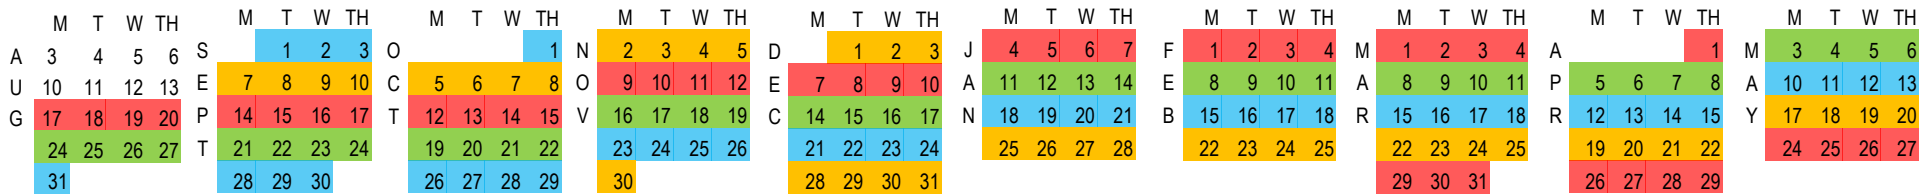

# Tintic School District Menu 2020-2021

	<b>Monday</b>	<b>Tuesday</b>	<b>Wednesday</b>	<b>Thursday</b>
Breakfast	Cold Cereal	PB&J Sandwich	Cold Cereal	French Toast Sticks
Lunch	Hamburgers	Corn Dogs	Grilled Cheese	Pepperoni Pizza Rippers
Breakfast	Cold Cereal	PB&J Sandwich	Cold Cereal	Cheese Omelet
Lunch	Chicken Nuggets	Soft Tacos	Hot Dogs	Pepperoni Pizza Sticks
Breakfast	Cold Cereal	PB&J Sandwich	Cold Cereal	PanCakes
Lunch	Cheeseburgers	Hot Ham & Cheese Sandwich	Chicken Strips	Cheese Pizza Rippers
Breakfast	Cold Cereal	PB&J Sandwich	Cold Cereal	Breakfast Sandwich
Lunch	Chicken Sandwich	Soft Tacos	Hoagie Sandwich	Pepperoni Pizza Sticks