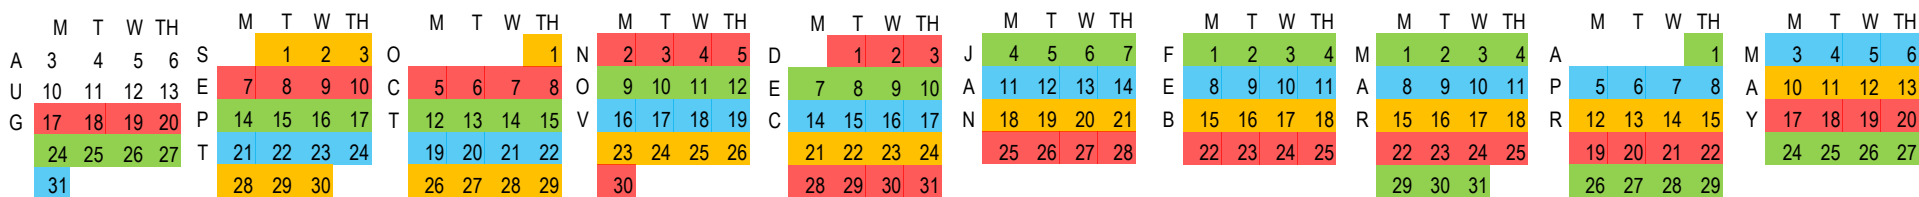

Tintic School District Menu 2020-2021

	Monday	Tuesday	Wednesday	Thursday
Breakfast	Cold Cereal	PB&J Sandwich	Cold Cereal	French Toast Sticks
Lunch	Hamburgers	Corn Dogs	Grilled Cheese	Pepperoni Pizza Rippers
Breakfast	Cold Cereal	PB&J Sandwich	Cold Cereal	Cheese Omelet
Lunch	Chicken Nuggets	Soft Tacos	Hot Dogs	Pepperoni Pizza Sticks
Breakfast	Cold Cereal	PB&J Sandwich	Cold Cereal	PanCakes
Lunch	Cheeseburgers	Hot Ham & Cheese Sandwich	Chicken Strips	Cheese Pizza Rippers
Breakfast	Cold Cereal	PB&J Sandwich	Cold Cereal	Breakfast Sandwich
Lunch	Chicken Sandwich	Soft Tacos	Hoagie Sandwich	Pepperoni Pizza Sticks

Served Everyday:

*A Variety of Fresh & Canned Fruit

*A Variety of Fresh & Steamed Veggies

*1% Low Fat White Milk

*Fat Free Chocolate Milk

Meal Pricing

Breakfast	Lunch (K-6) \$2.00	Adults \$3.50
\$1.25	Lunch (7-12) \$2.25	A la Carte
Reduced \$.30	Reduced (K-12) \$.40	Milk \$.25